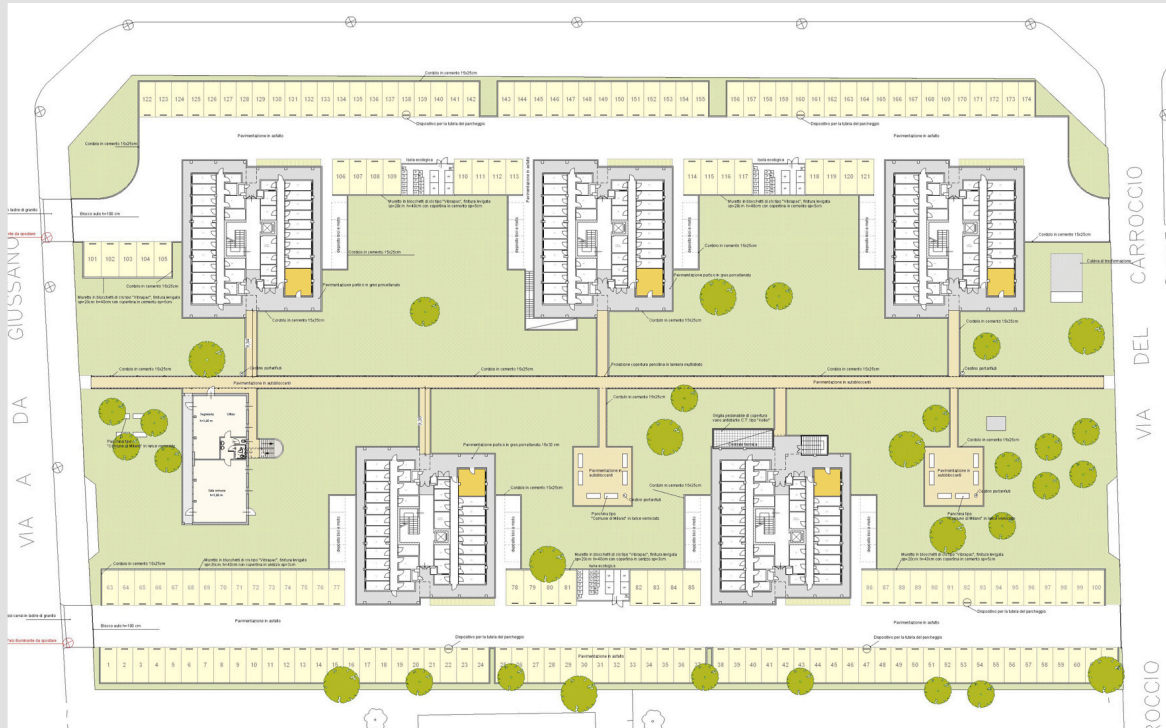

Cinisello Balsamo 2005

Plan

Redevelopment and infrastructural upgrade of the social housing district "5 Torri" within the frame of a nationwide program "Contratto di Quartiere"

Overall site area: 12,700 sq m
Flats: 140

Elevations

Site's pictures