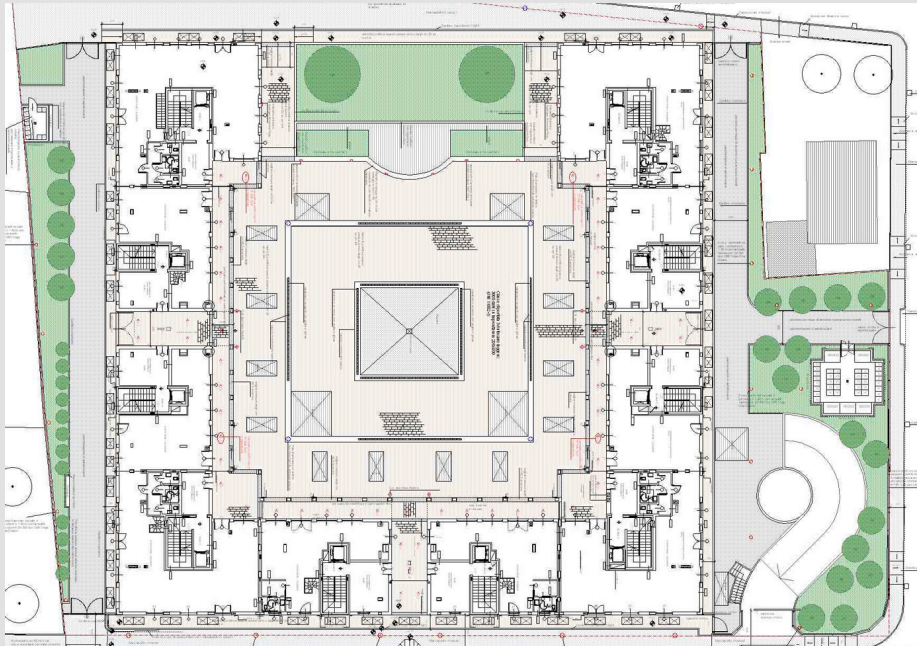

3D Views

Residential building  
Cinisello Balsamo 2000

New Residential building and public square

Residential floor area : 9,958 sq m

Plan

3D Views