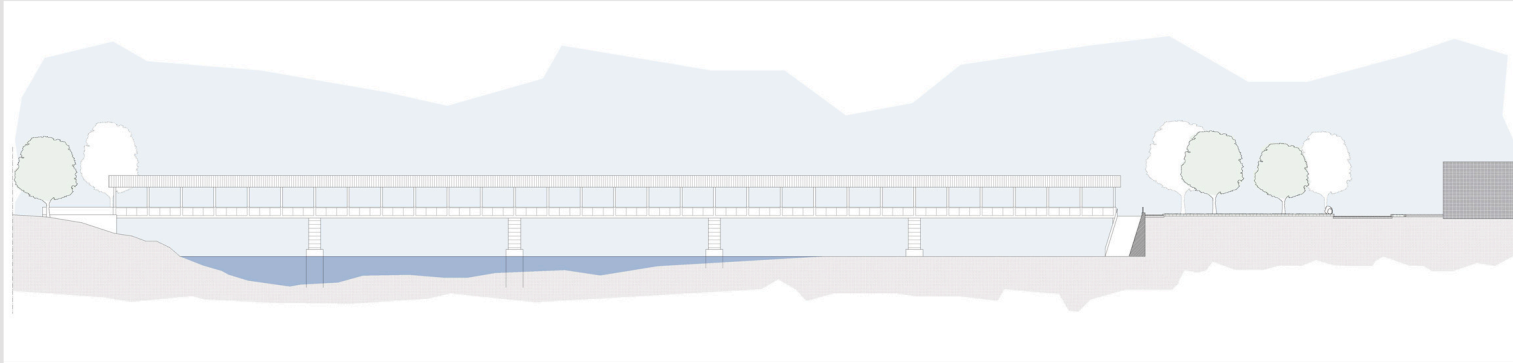

Parco dell'Arno 2006/2008

Sections

San Giovanni Valdarno
Masterplan of the riversides of the Arno
river: landscaping, recreational areas,
pedestrian paths and a new bridge

Total site area over 100 ha

Plan